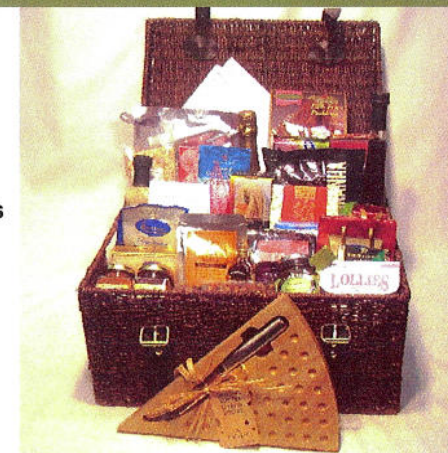

FRENCH HEN
\$45
(supplied in a carton of 3)
Inclng a cheeseboard and stainless steel cheese knife.

DASHER
\$45
A basket of sweet treats wrapped in cellophane with a handmade bow.

\$50 to \$100

DONNER
\$60
A perfect addition to your family picnic.

DANCER
\$60
A basket of sweet treats to share.

PRANCER
\$79
Presented in a cooler bag together with a bottle of Lindauer.

BLITZEN
\$99
Sweet and savoury treats to share including a bottle of Lindauer.

OVER \$100

VIXEN
\$149
Sweet & savoury treats including a cheeseboard & knife and a bottle of Duetz.

RUDOLPH
\$199
A hinge-lidded picnic hamper including treats for a decadent family picnic.

PARTRIDGE IN A PEAR TREE
\$299
A huge array of products presented in a large hinge-lidded picnic hamper.